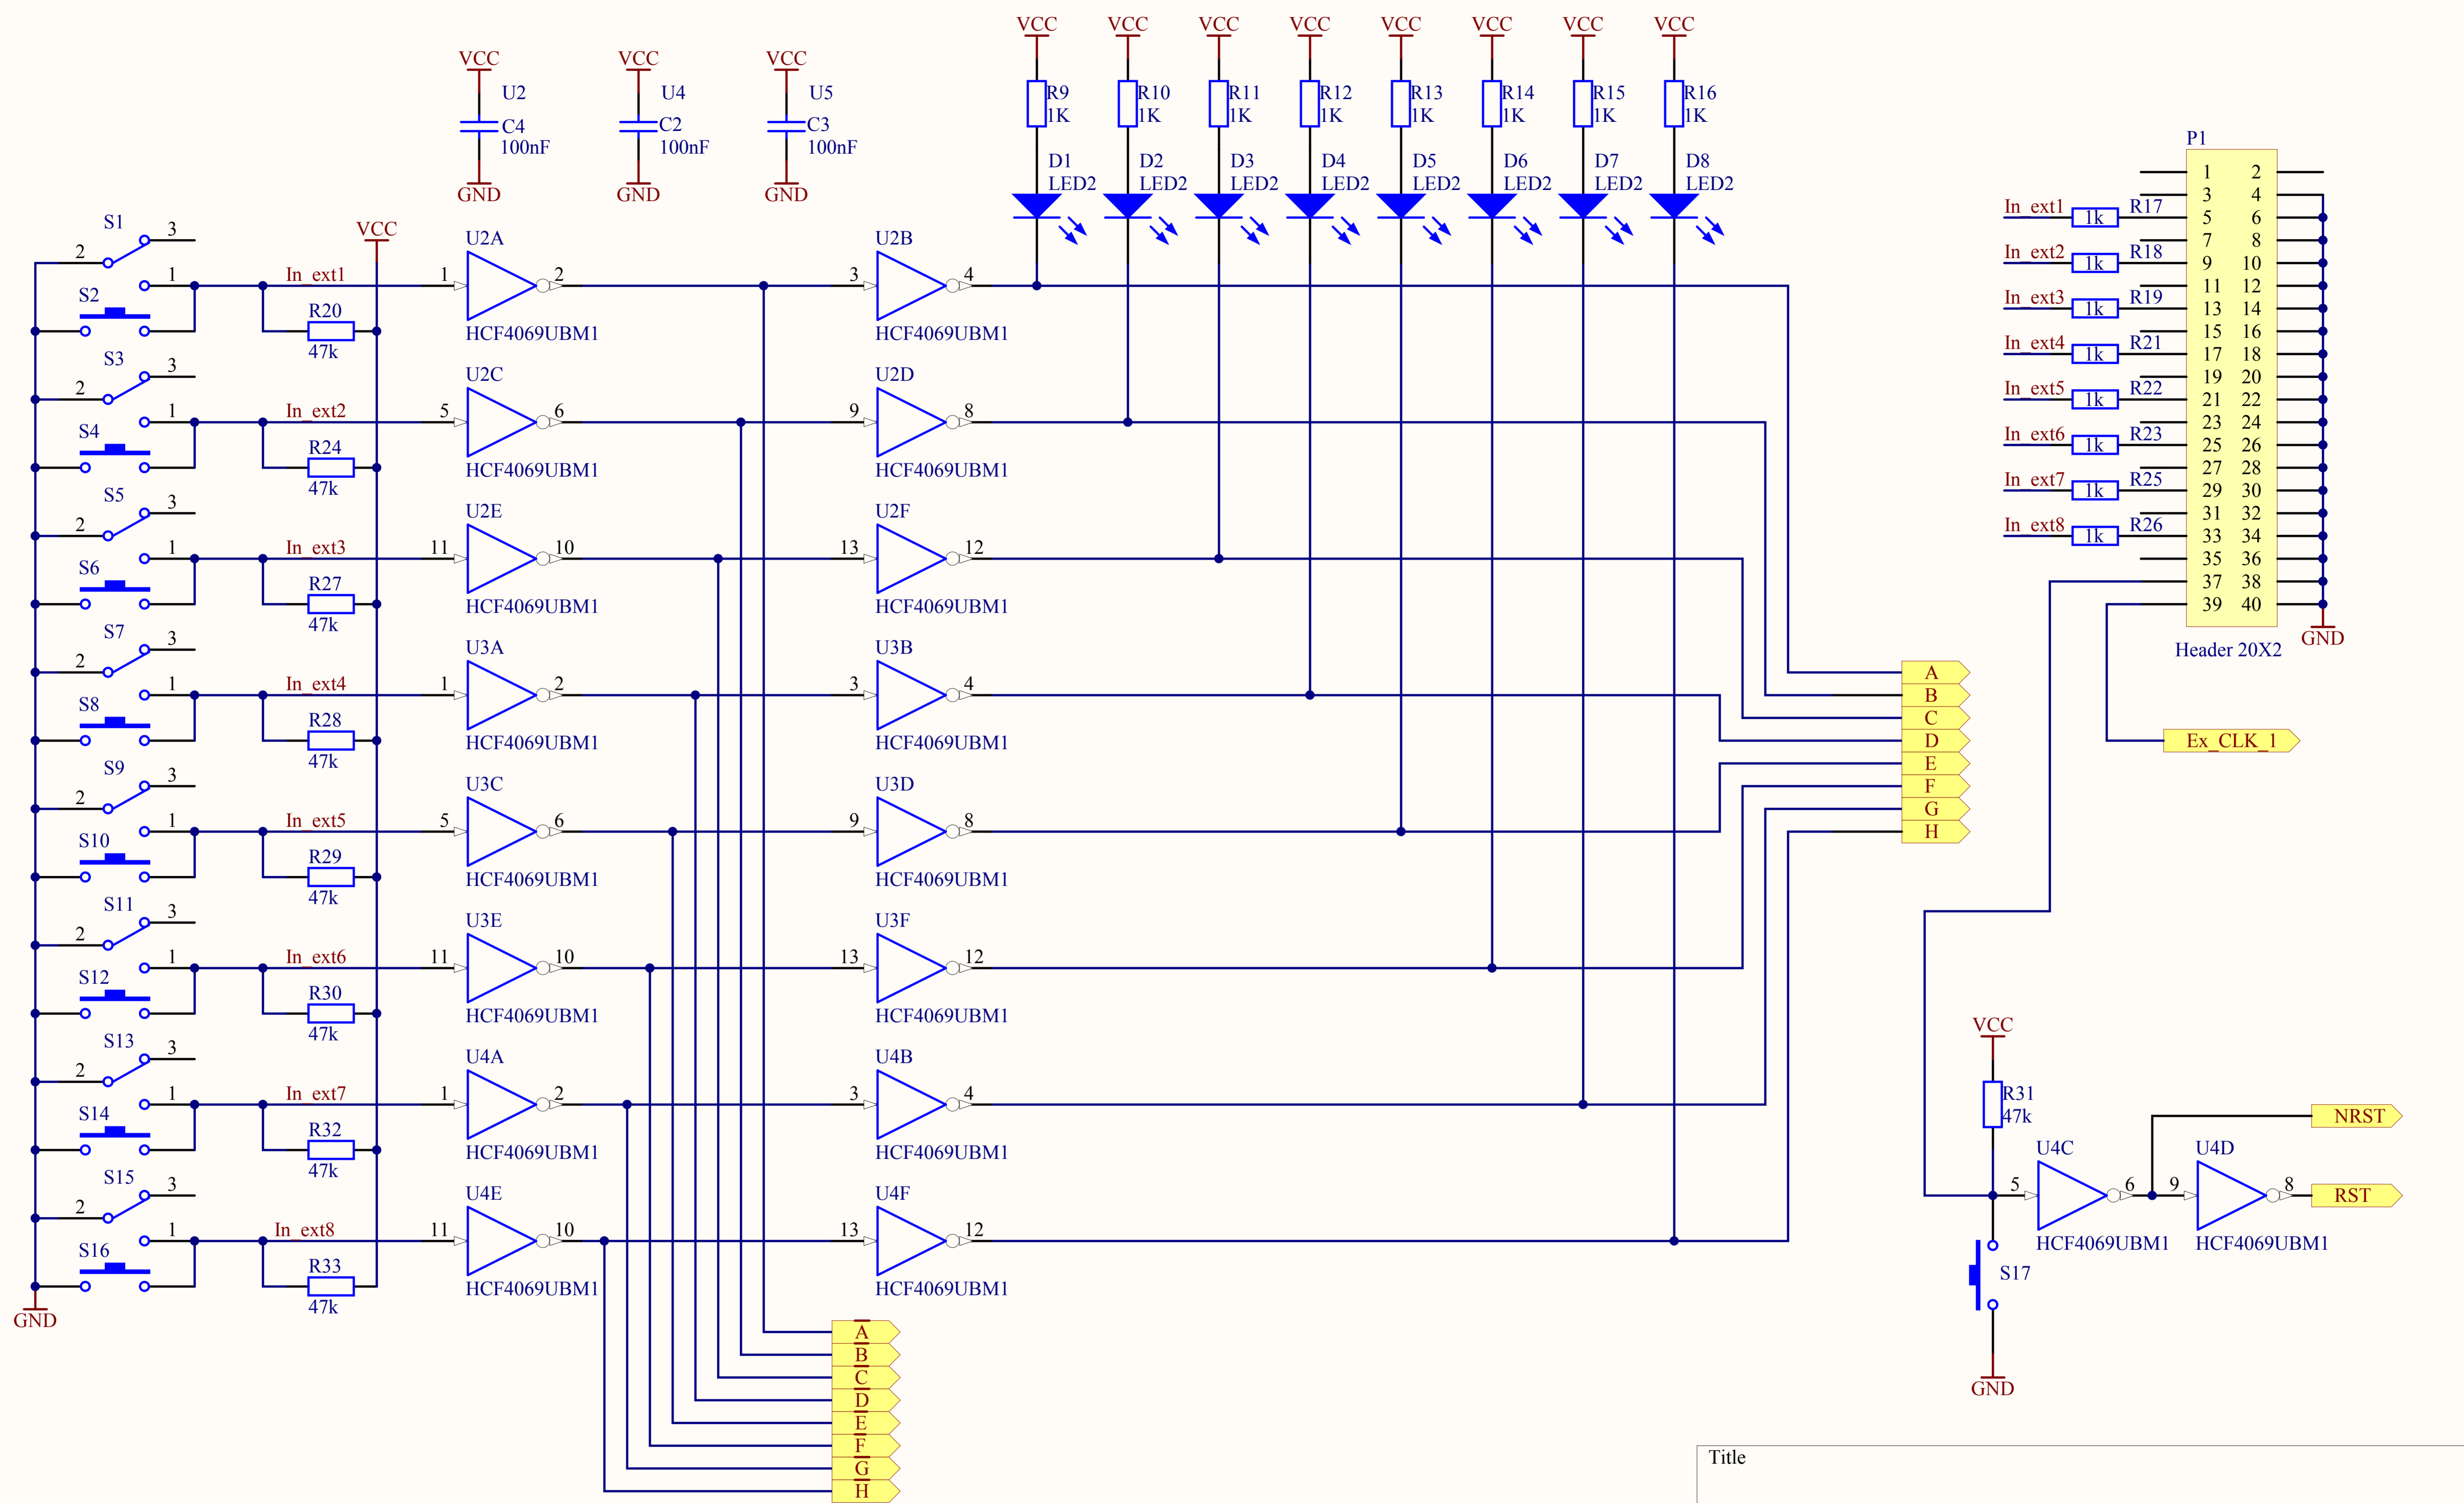

Title		
Size	Number	Revision
A4		
Date:	2011-02-21	Sheet of
File:	C:\Documents and Settings\...\inputs.SchDocDrawn By:	

Title		
Size	Number	Revision
A4		
Date:	2011-02-21	Sheet of
File:	C:\Documents and Settings\...\PDTC_pack\SRD.doc	