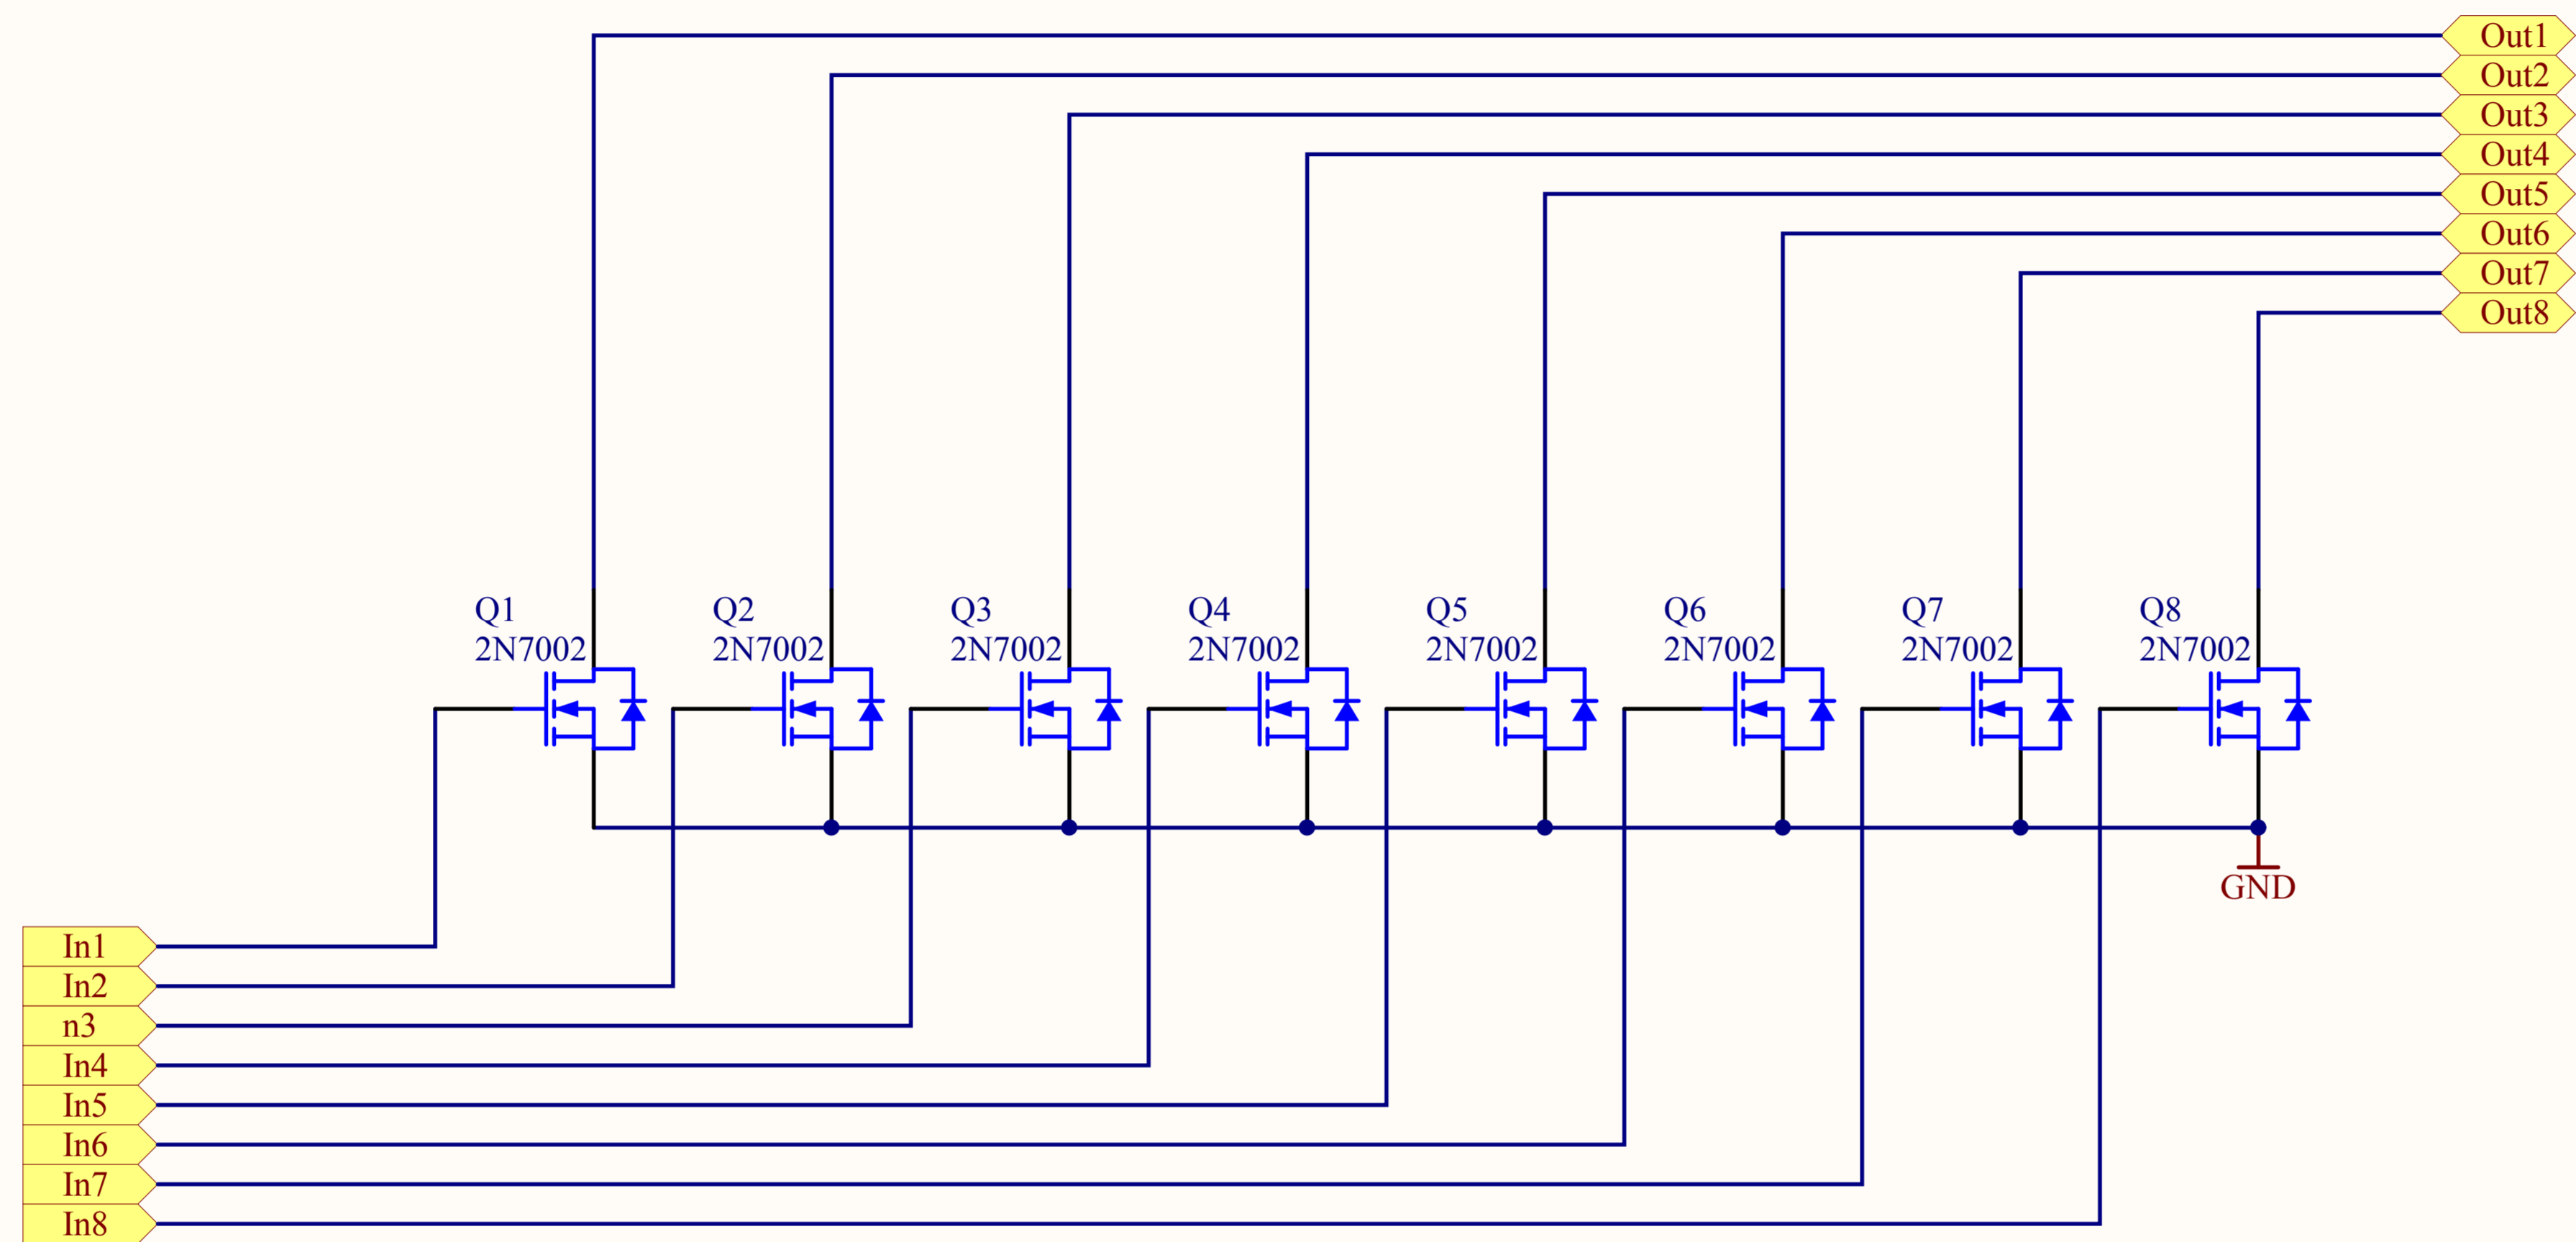

Title		
Size	Number	Revision
A4		
Date:	2011-02-21	Sheet of
File:	C:\Documents and Settings\...\inputs.SchDocDrawn By:	

Title		
Size	Number	Revision
A4		
Date:	2011-02-21	Sheet of
File:	C:\Documents and Settings\...\PDTC_pack\SRD.doc	