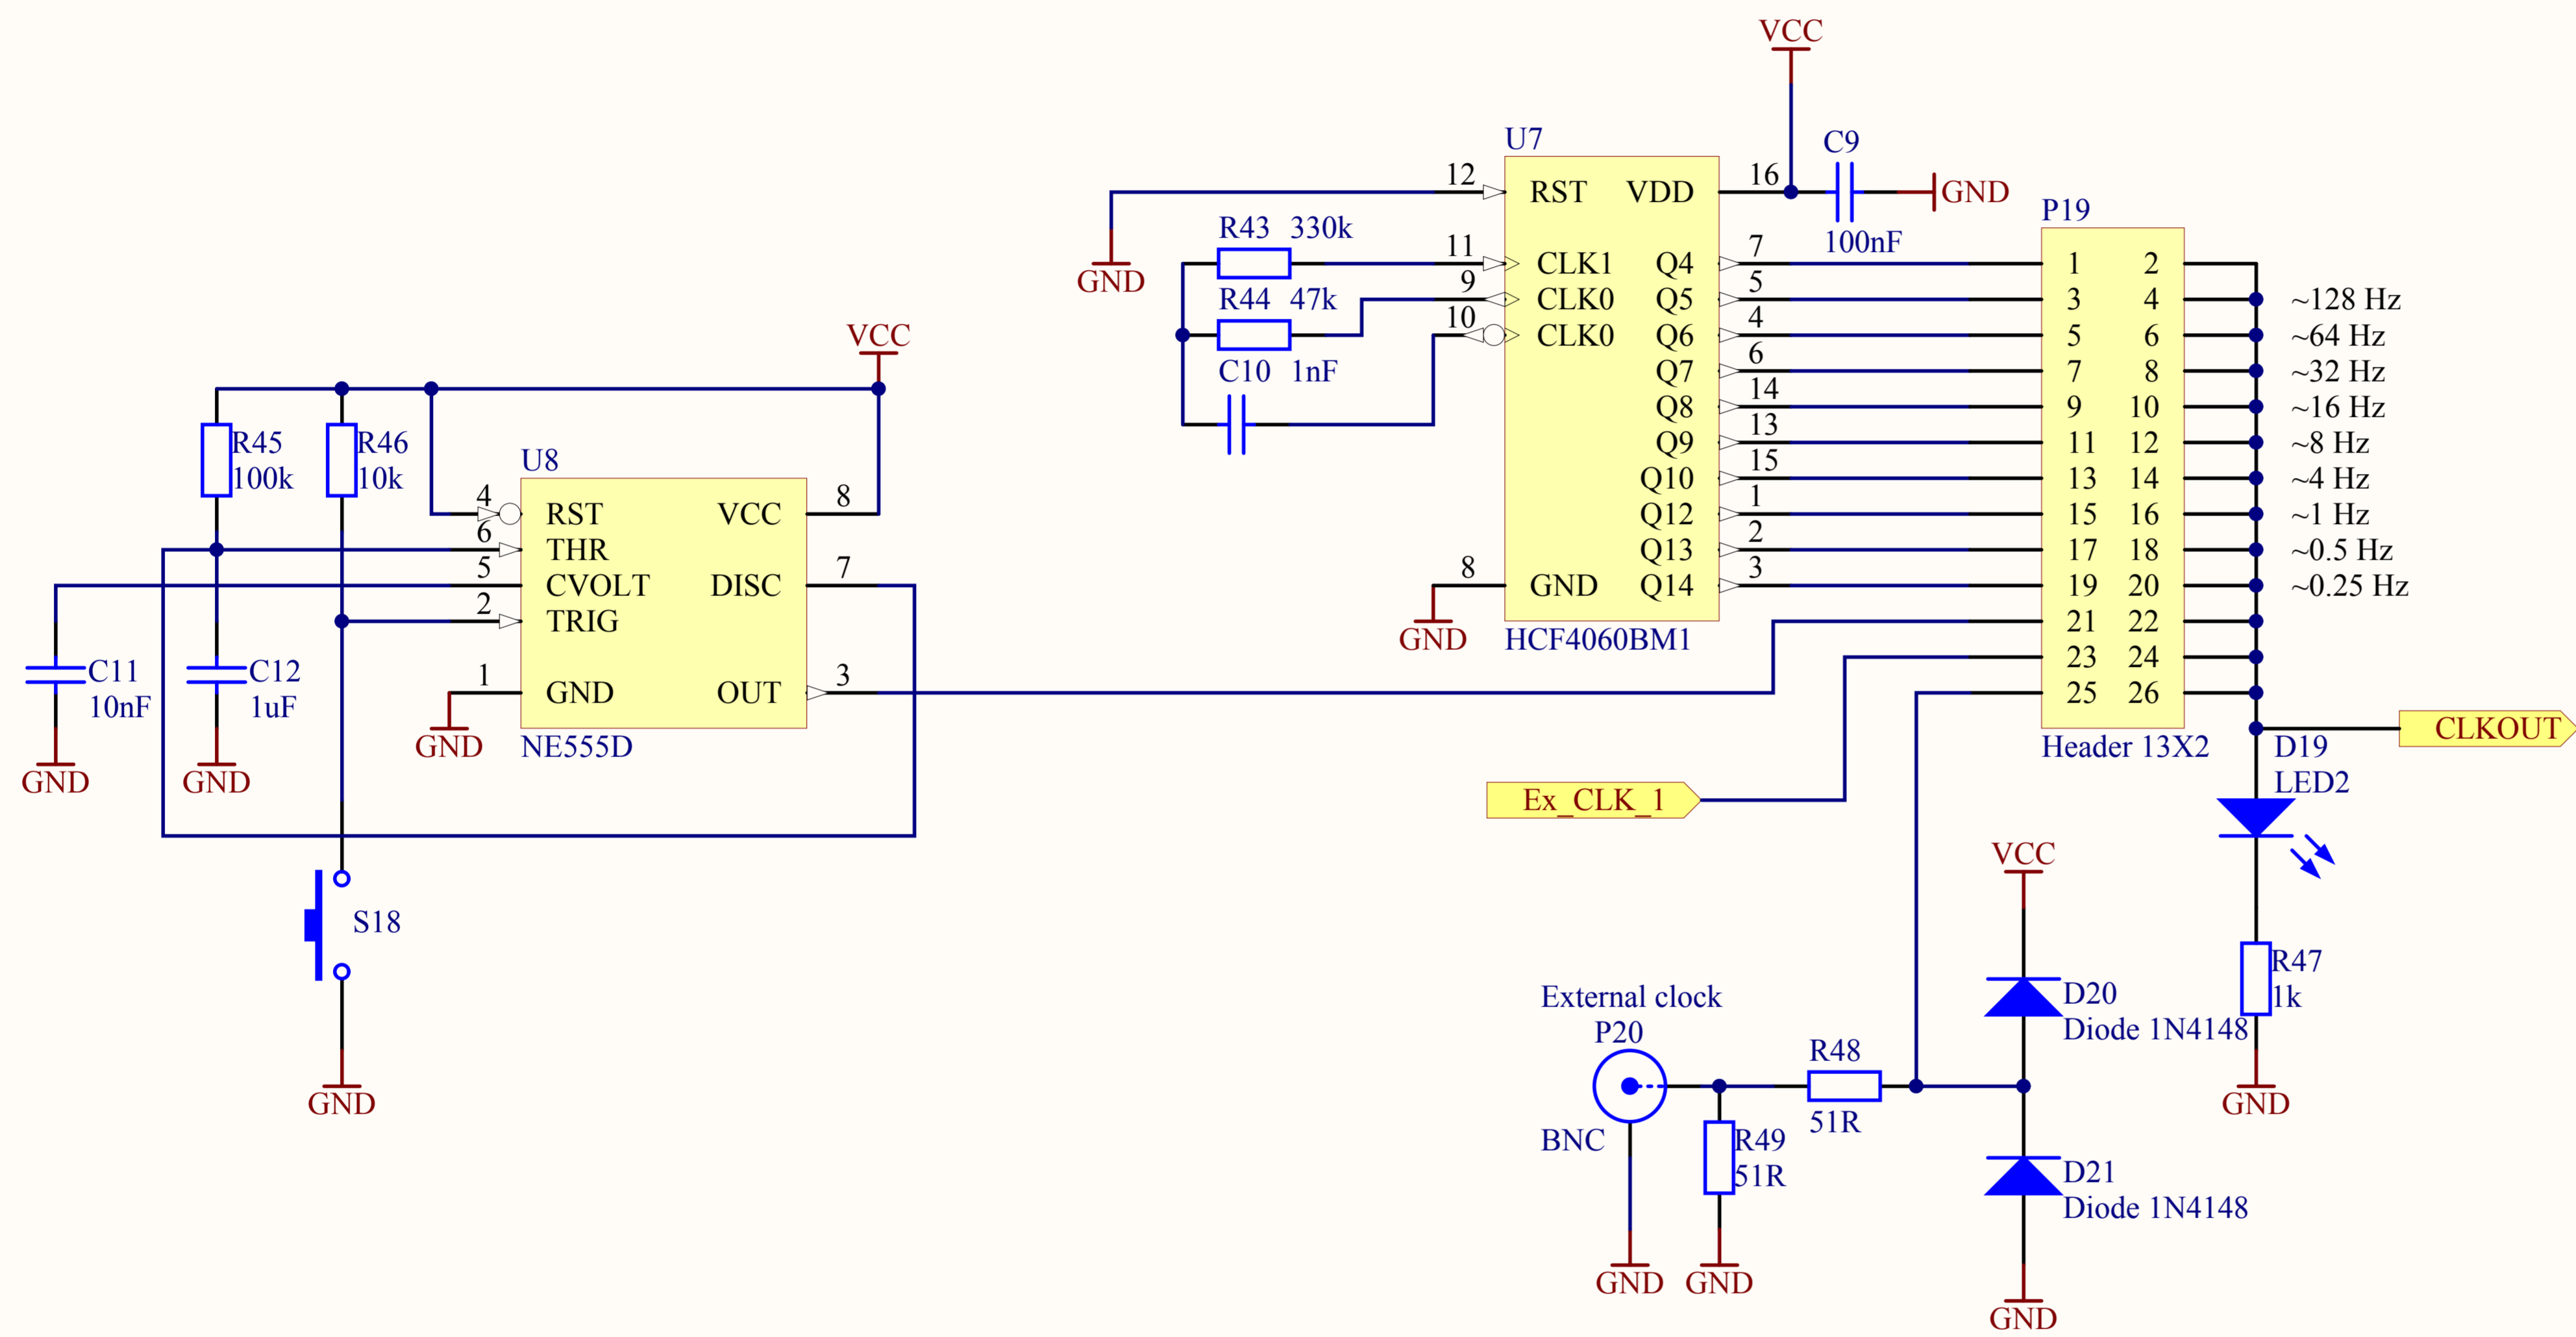

Title		
Size	Number	Revision
A4		
Date:	2011-02-21	Sheet of
File:	C:\Documents and Settings\...\clkgen.SchDoc	Drawn By: