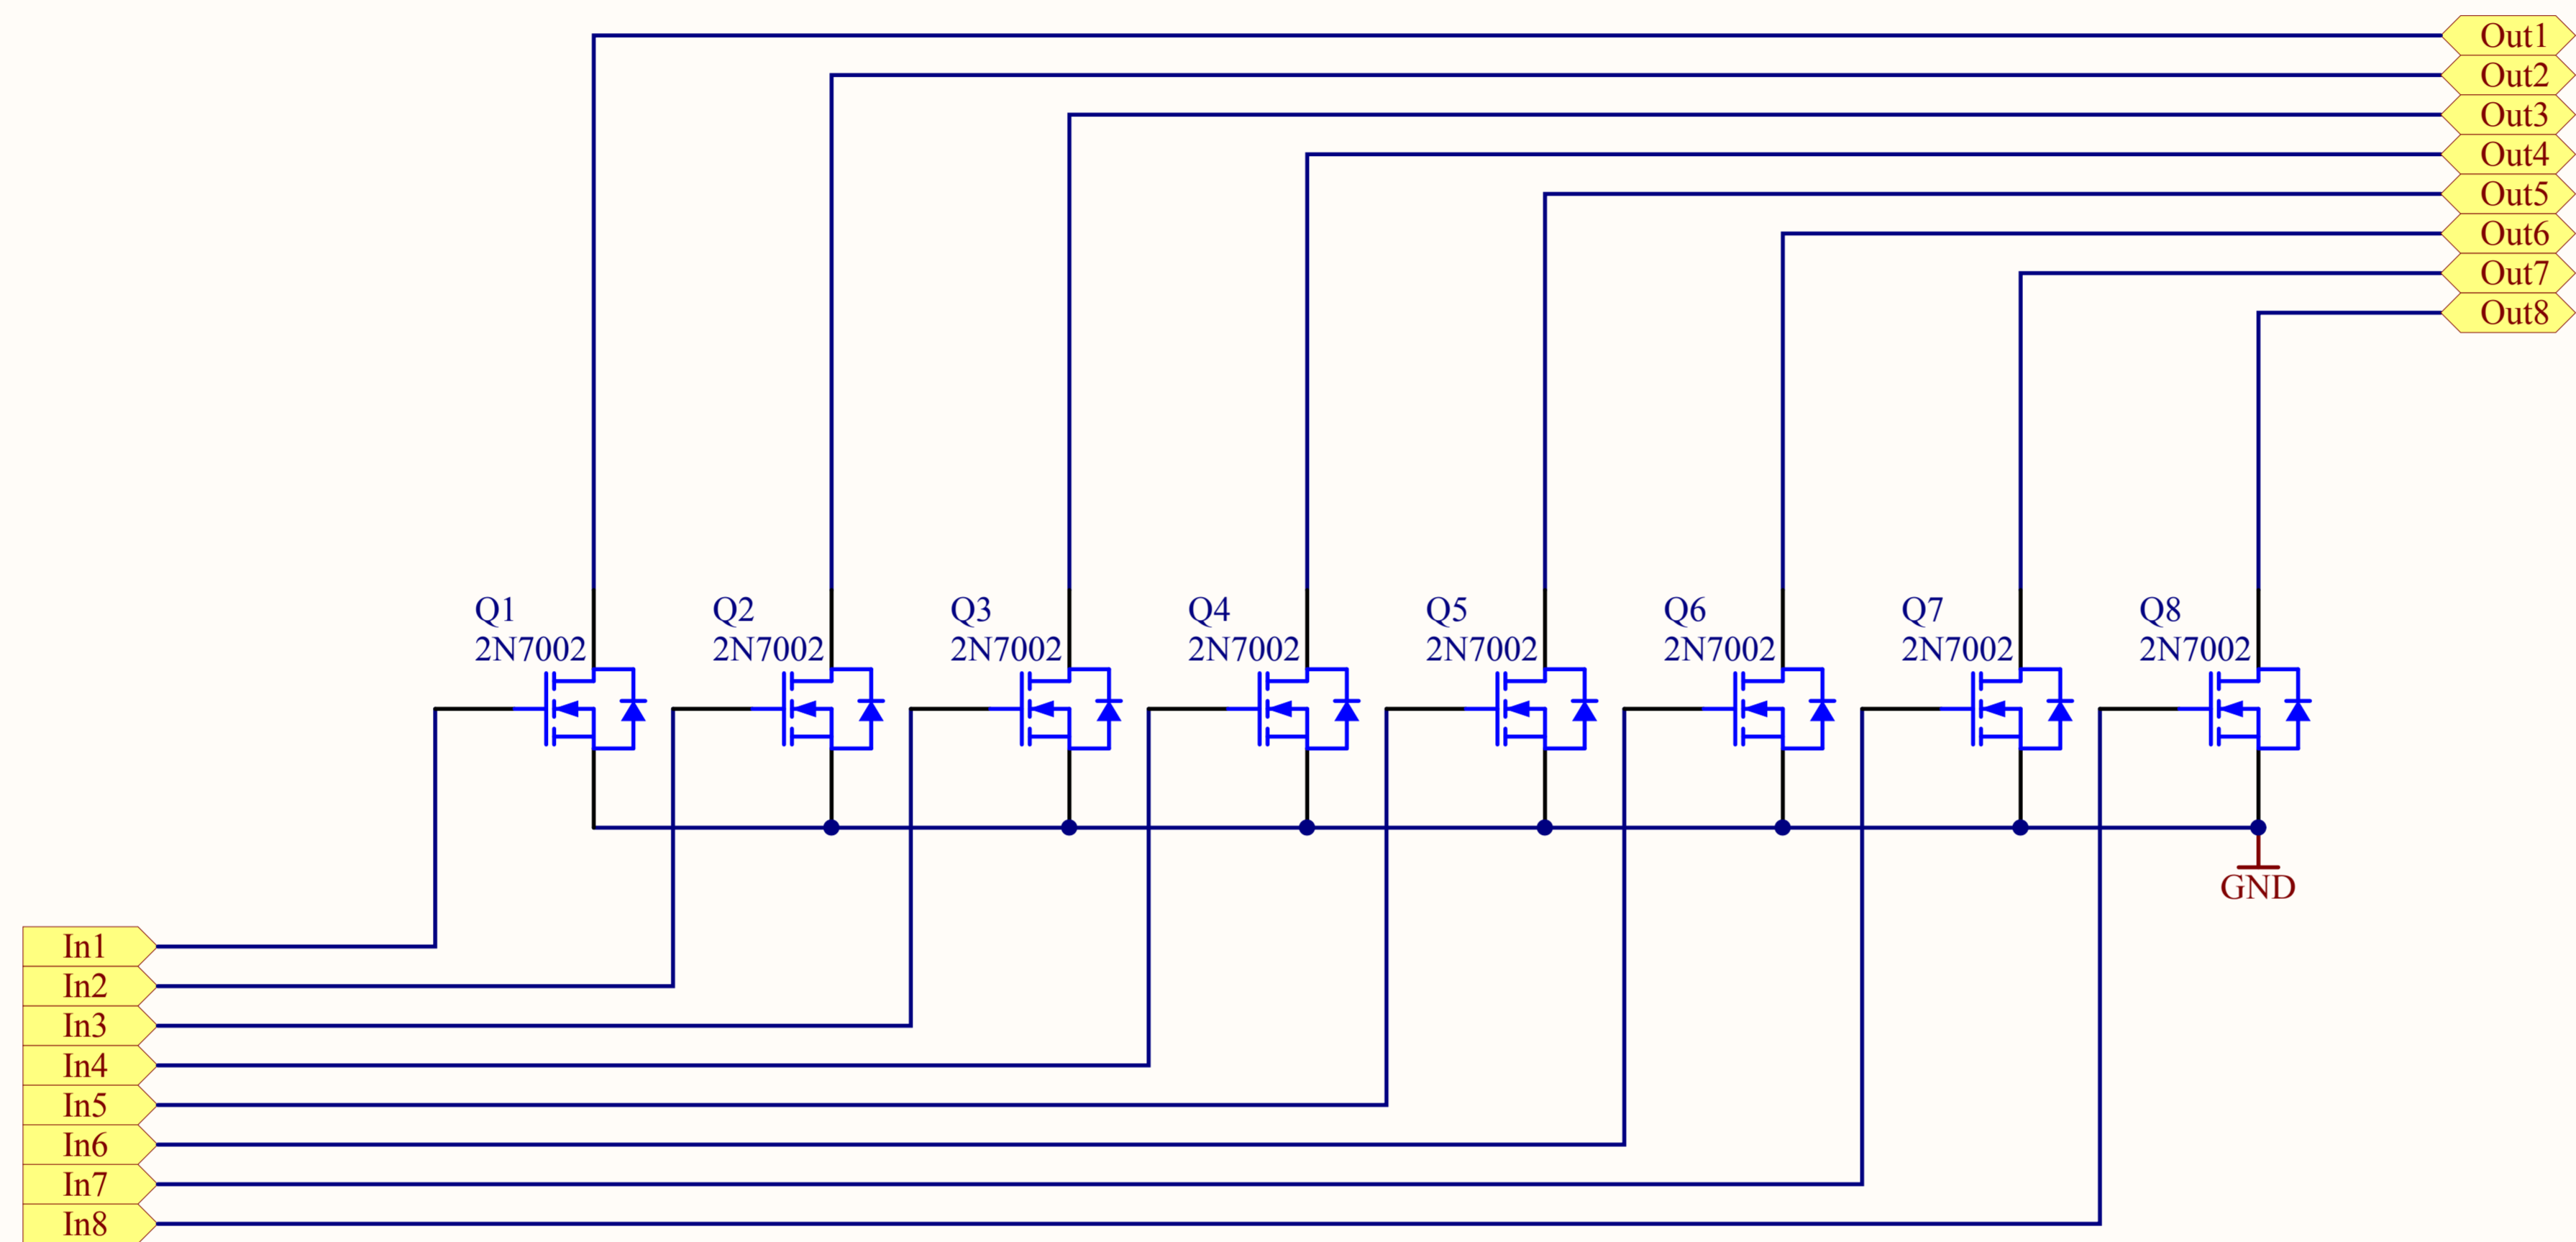

Title		
Size	Number	Revision
A4		
Date:	2011-03-09	Sheet of
File:	C:\Documents and Settings\...\PDTC_pack\SRD.Dwg	

215,77

349,76