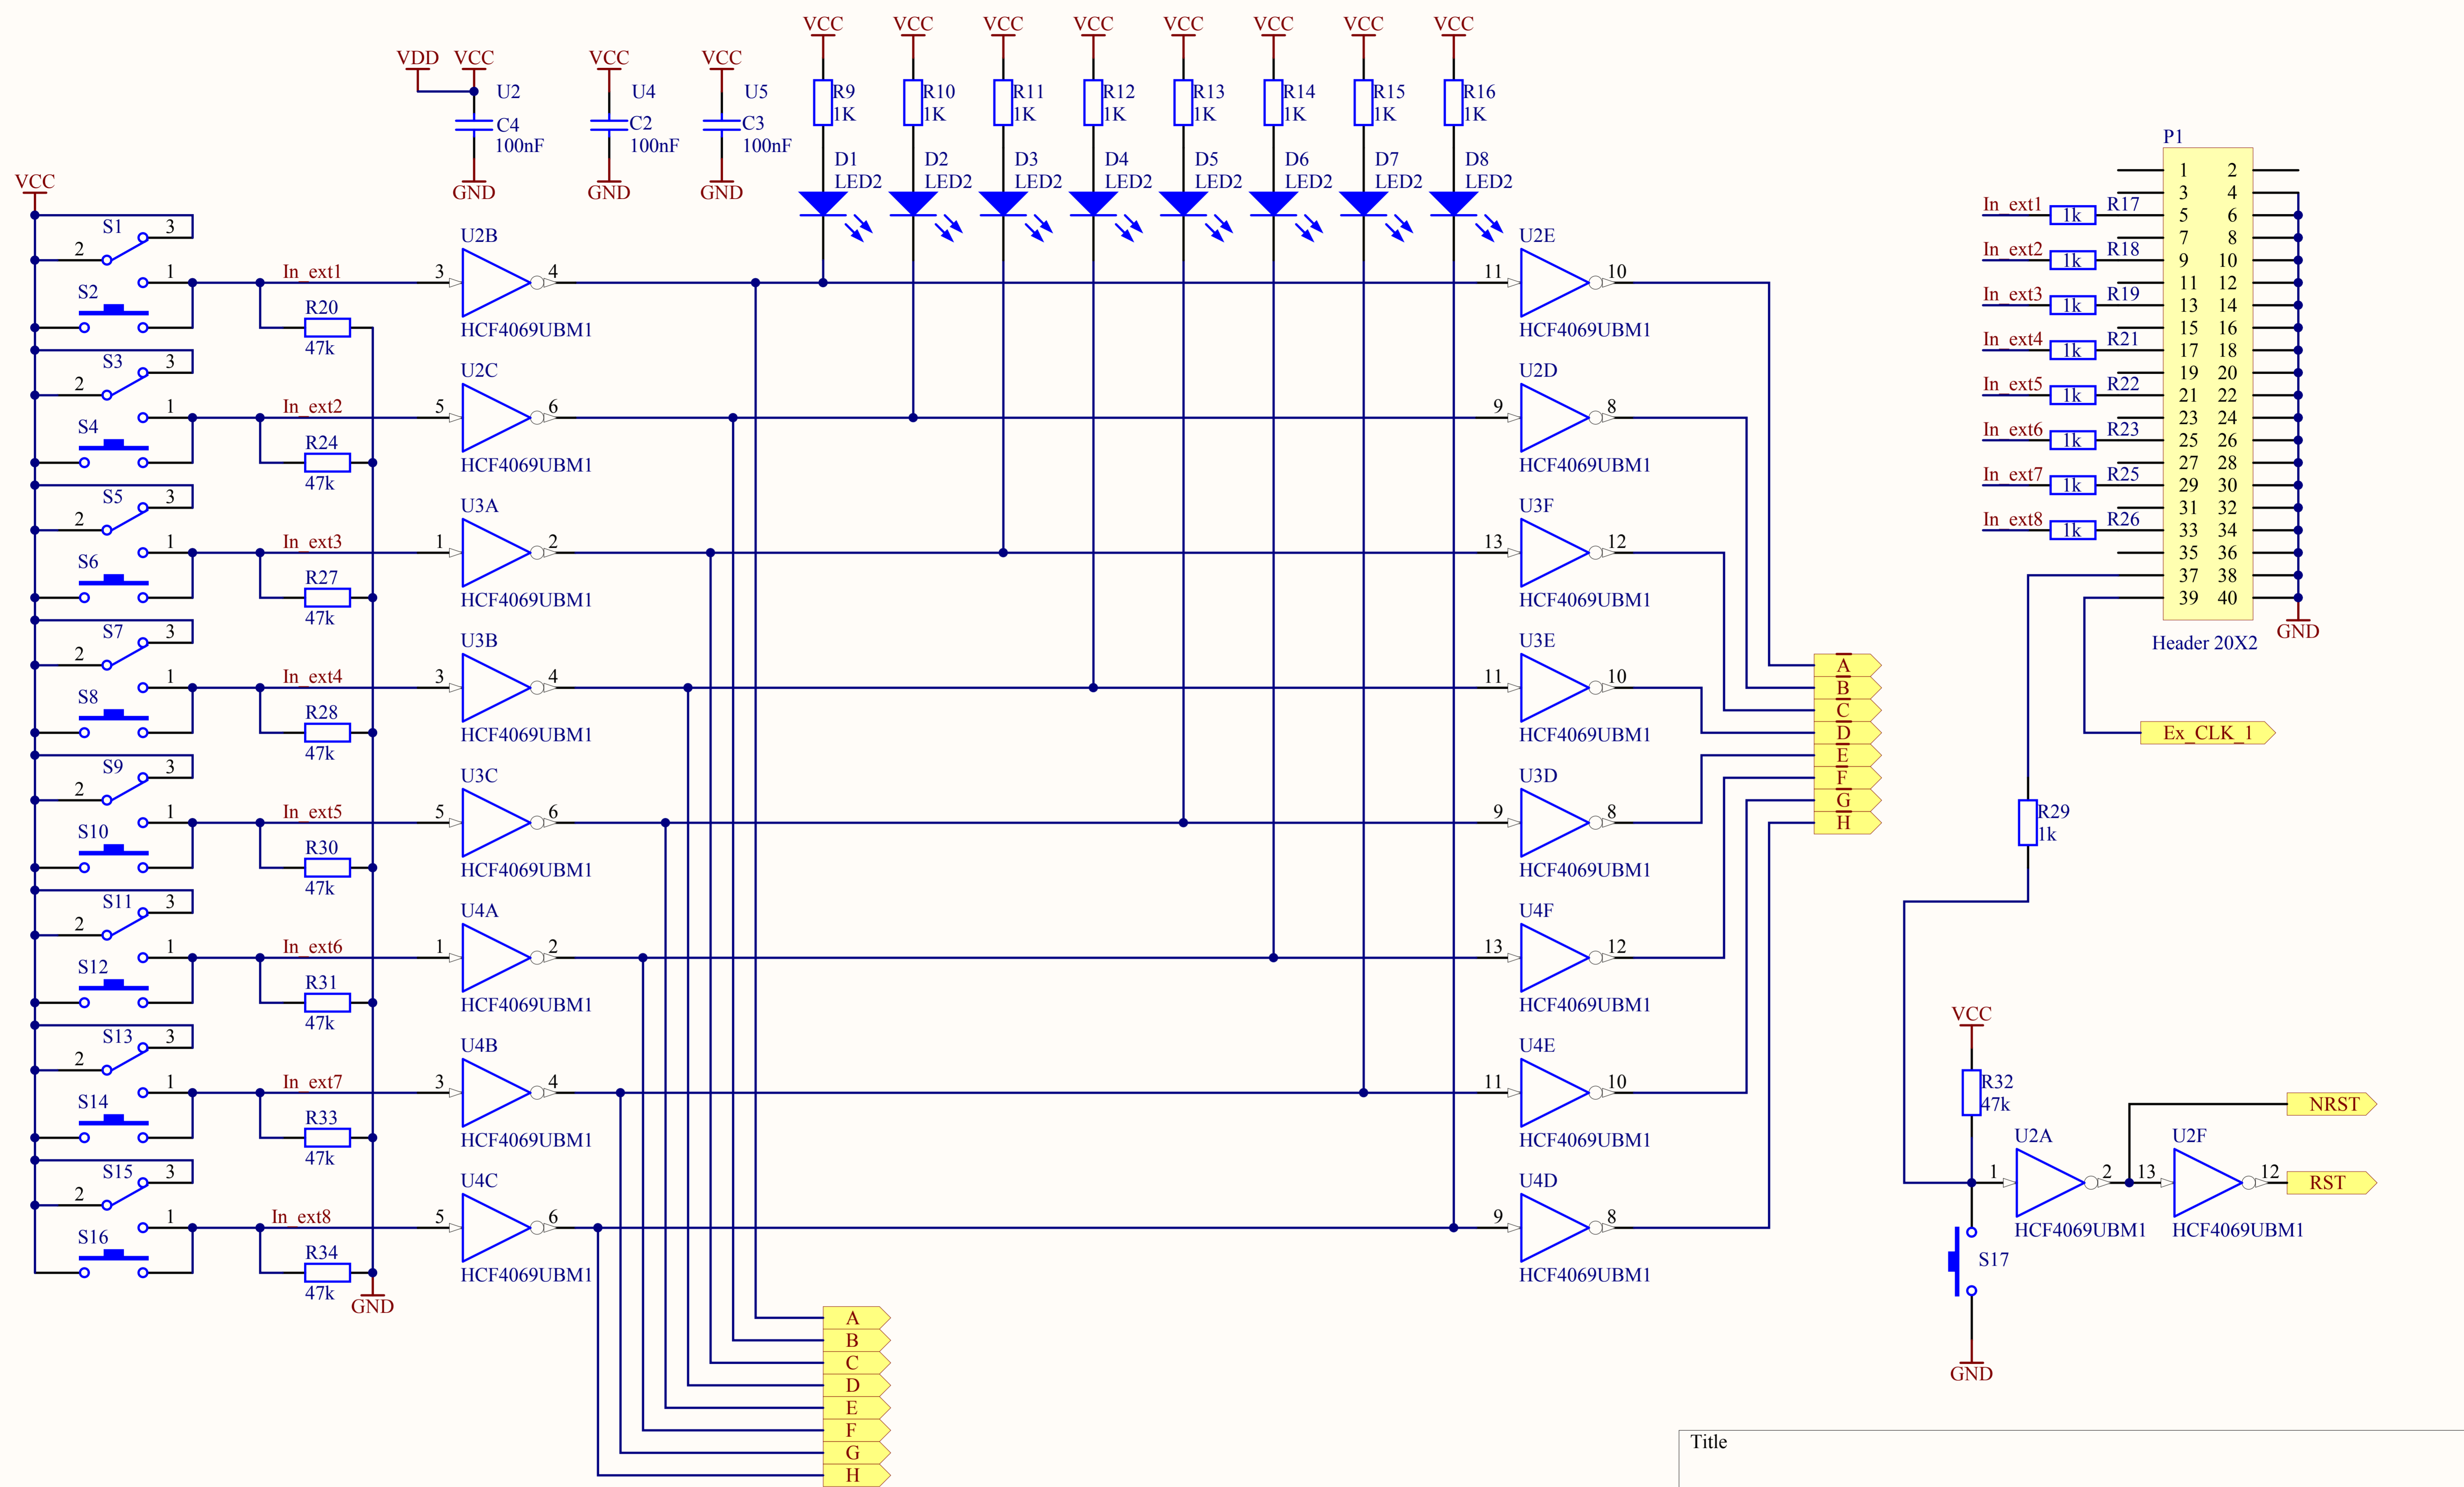

Title		
Size	Number	Revision
A4		
Date:	2011-03-09	Sheet of
File:	C:\Documents and Settings\...\inputs.SchDoc	Drawn By: